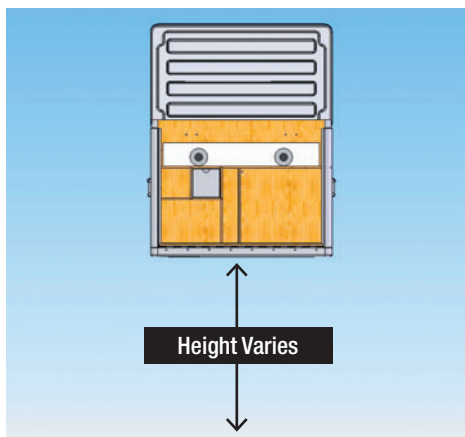

FIELD KITCHEN SYSTEMS

SETUP 1

Field Kitchen solo. When in the back of truck or SUV, just partially employed, can be fully functional. A typical setup is great for preparing hot food items, preparing sandwiches and making coffee.