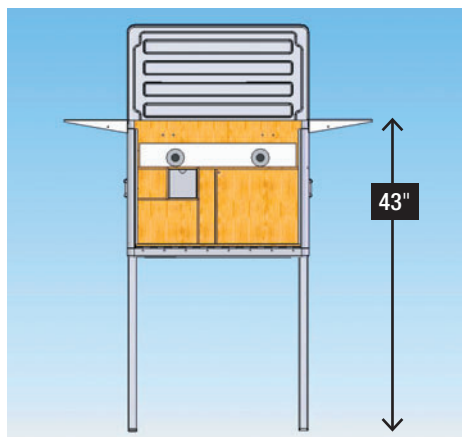

SETUP 2

Field Kitchen solo. After arriving at the destination, long legs and side shelves have been installed. Convenient working height for sitting position in front of fold down table top. Side shelves offer partial work surface convenient for a tall person.