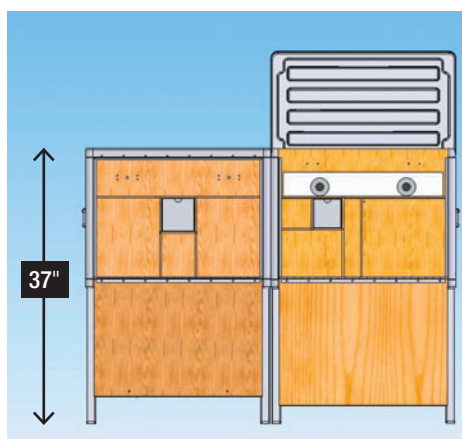

SETUP 5

Field Kitchen and adjacent Field Pantry on short legs. Kitchen table hanging, Pantry table closed or hanging. Pantry top can be conveniently used as a work surface in the standing position.